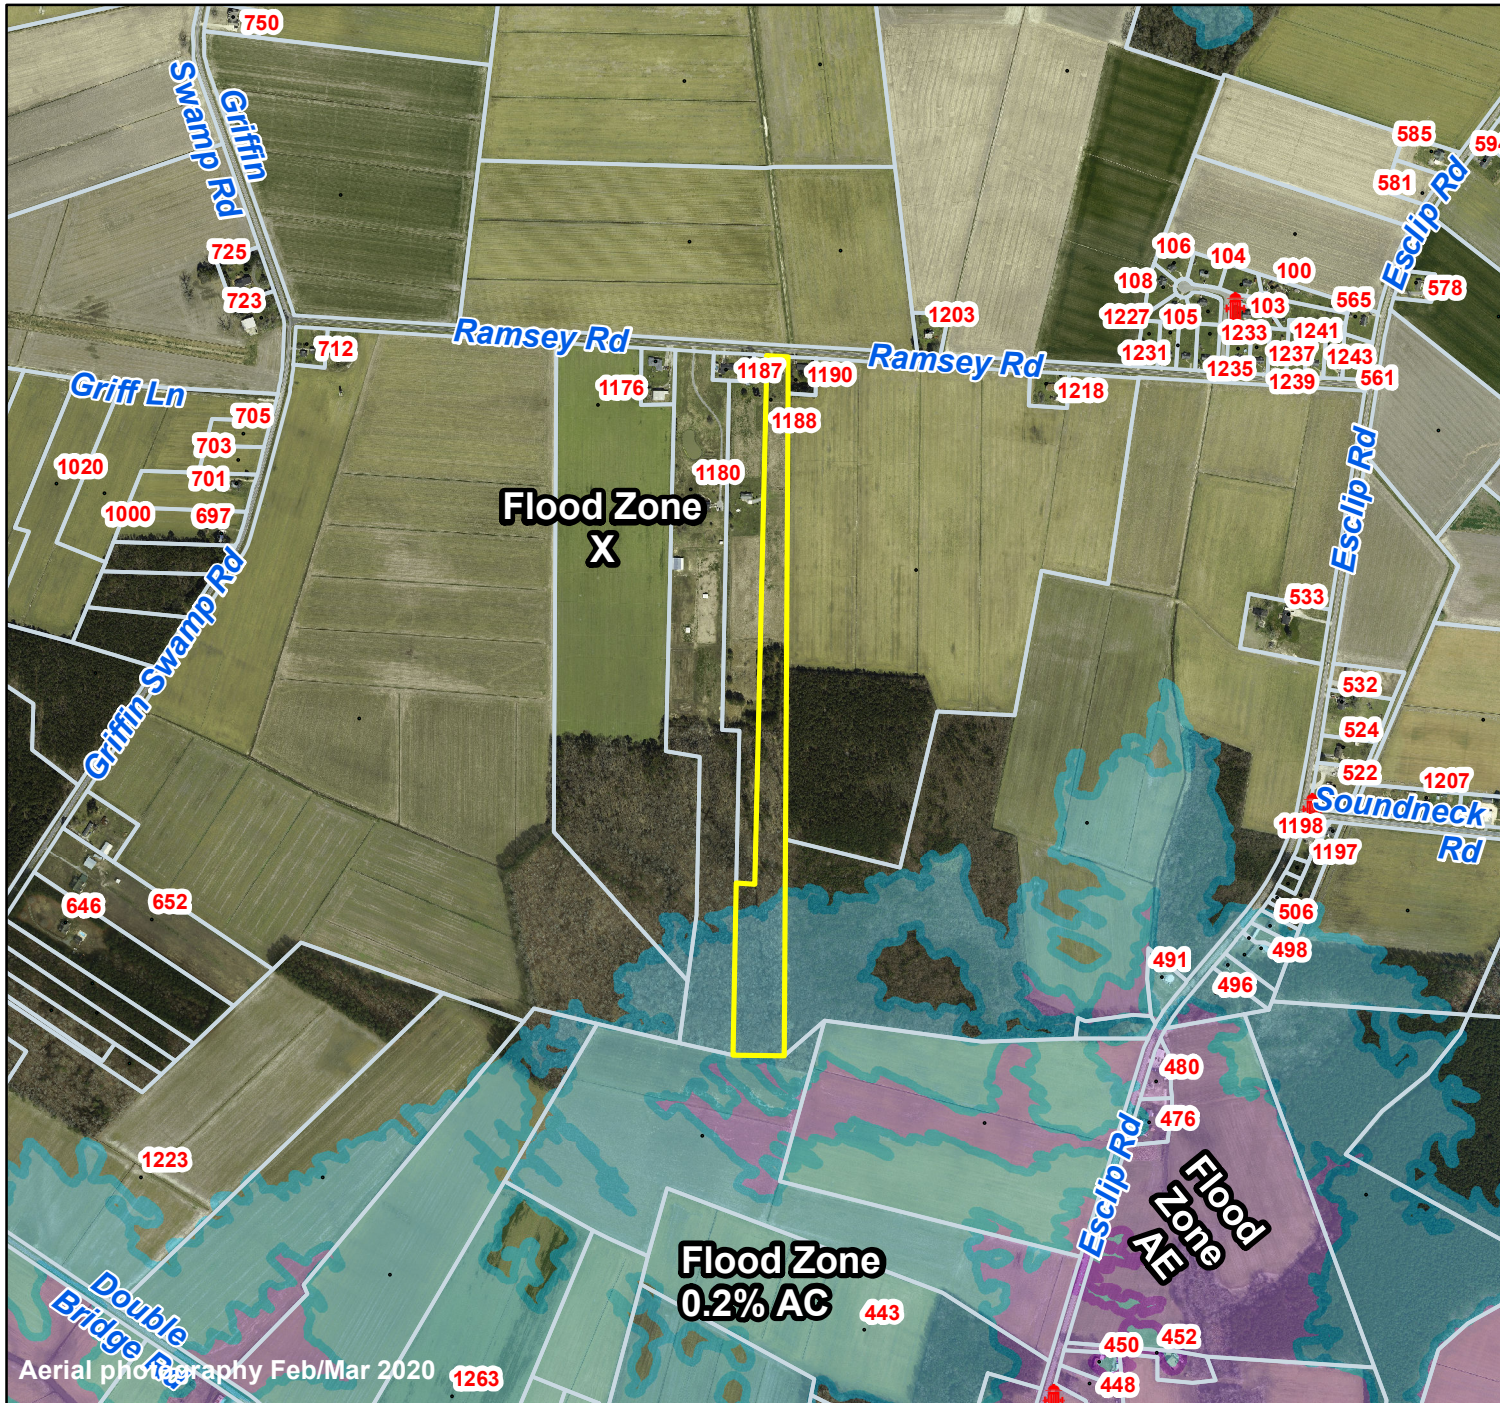

Pasquotank County, NC

Parcel ID: 8839 559712

Map: P66-7A

LOT: 0

01188 RAMSEY RD
 SWANSON, BRETT ALEXANDER
 LEE, CAROLINE GRACE
 1188 RAMSEY RD
 ELIZABETH CITY NC 27909

Deed Book: 1428
 Deed Page: 319
 Date: 20211018
 MB46/7
 Land Value: 98100
 Ag Value: 0
 Bldg Value: 133500
 Total Value: 231600

Taxed Acres: 14.5

Flood Zone

- 0.2% AC
- A
- AE
- AO
- FLOODWAY

PASQUOTANK
 COUNTY · NC

Date: 3/2/2024

Property Ownership/
 Lines as of January 1, 2024

FLOOD MAP

Effective Date December 21 2018

This is not the OFFICIAL flood map; however, it is drawn using data provided by NC Floodplain Mapping to be used with local GIS. The official map can be viewed at fris.nc.gov